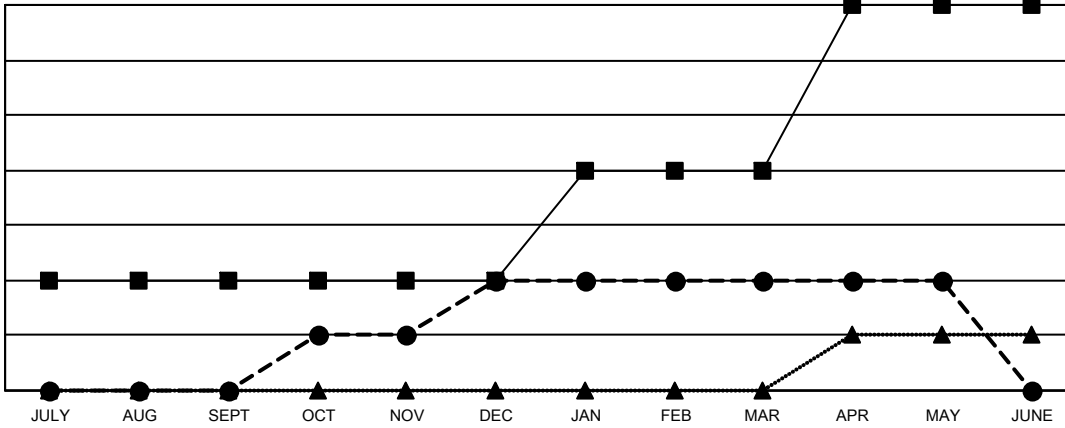

GMT MONTHLY MEMBERSHIP PROGRESS REPORT

Results as of: 5/31/2024

Multiple District 117

LOCATION: GREECE

GMT: OPEN

GMT CA 4

Clubs			
RESULTS FOR 2023-2024			
QUARTER	NEW CLUB GOAL	NEW CLUBS	DROPPED CLUBS
JULY/AUG/SEPT	2	0	0
OCT/NOV/DEC	0	2	6
JAN/FEB/MAR	2	0	1
APR/MAY/JUNE	3	0	0

Members			
RESULTS FOR 2023-2024			
QUARTER	MEMBER GROWTH NET GOAL	MEMBER GROWTH ACTUAL	DROPPED MEMBERS ACTUAL (including transfers)
JULY/AUG/SEPT	17	49	38
OCT/NOV/DEC	15	100	192
JAN/FEB/MAR	23	82	46
APR/MAY/JUNE	25	41	32

GOALS AND ACTUAL NEW CLUBS CUMULATIVE

- - CURRENT YEAR GOALS FOR NEW CLUBS
- - CURRENT YEAR ACTUAL NEW CLUBS
- ▲ - LAST YEAR ACTUAL NEW CLUBS

GOALS AND ACTUAL MEMBERS CUMULATIVE

- - MEMBER GROWTH NET GOAL
- - MEMBER GROWTH ACTUAL
- ▲ - LAST YEAR MEMBERSHIP ACTUAL