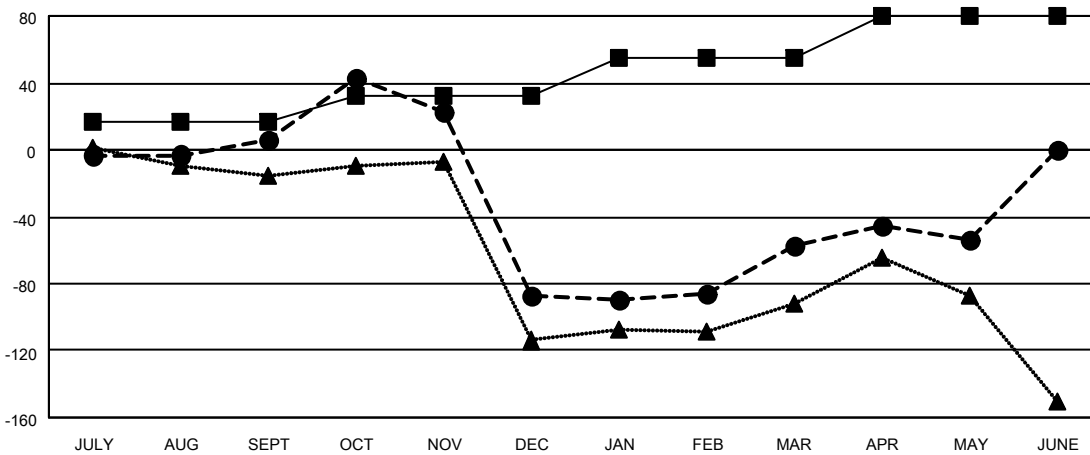

GMT MONTHLY MEMBERSHIP PROGRESS REPORT

Results as of: 5/31/2024

Multiple District 117

LOCATION: GREECE

GMT: OPEN

GMT CA 4

Clubs			
RESULTS FOR 2023-2024			
QUARTER	NEW CLUB GOAL	NEW CLUBS	DROPPED CLUBS
JULY/AUG/SEPT	2	0	0
OCT/NOV/DEC	0	2	6
JAN/FEB/MAR	2	0	1
APR/MAY/JUNE	3	0	0

Members			
RESULTS FOR 2023-2024			
QUARTER	MEMBER GROWTH NET GOAL	MEMBER GROWTH ACTUAL	DROPPED MEMBERS ACTUAL (including transfers)
JULY/AUG/SEPT	17	49	38
OCT/NOV/DEC	15	100	192
JAN/FEB/MAR	23	82	46
APR/MAY/JUNE	25	41	32

GOALS AND ACTUAL NEW CLUBS CUMULATIVE

- - CURRENT YEAR GOALS FOR NEW CLUBS
- - CURRENT YEAR ACTUAL NEW CLUBS
- ▲ - LAST YEAR ACTUAL NEW CLUBS

GOALS AND ACTUAL MEMBERS CUMULATIVE

- - MEMBER GROWTH NET GOAL
- - MEMBER GROWTH ACTUAL
- ▲ - LAST YEAR MEMBERSHIP ACTUAL